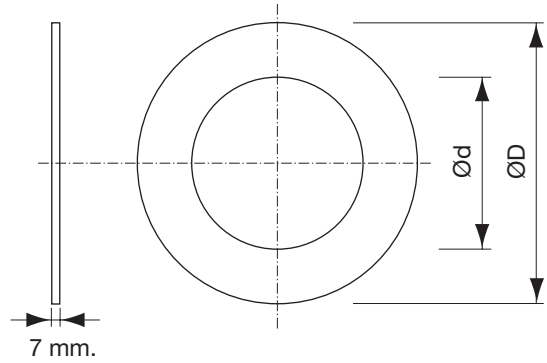

Cover

SRC

Dimensions

Description

Duct hole cover

Material: Plastic

Colour: White (comparable to RAL9003)

A plastic ring to provide a neat finish to a hole where ducts pass through a wall.

Ød nom	ØD [mm]
80	133
100	151
125	188
160	224
200	283
250	353
315	399
400	503
500	604

Ordering example